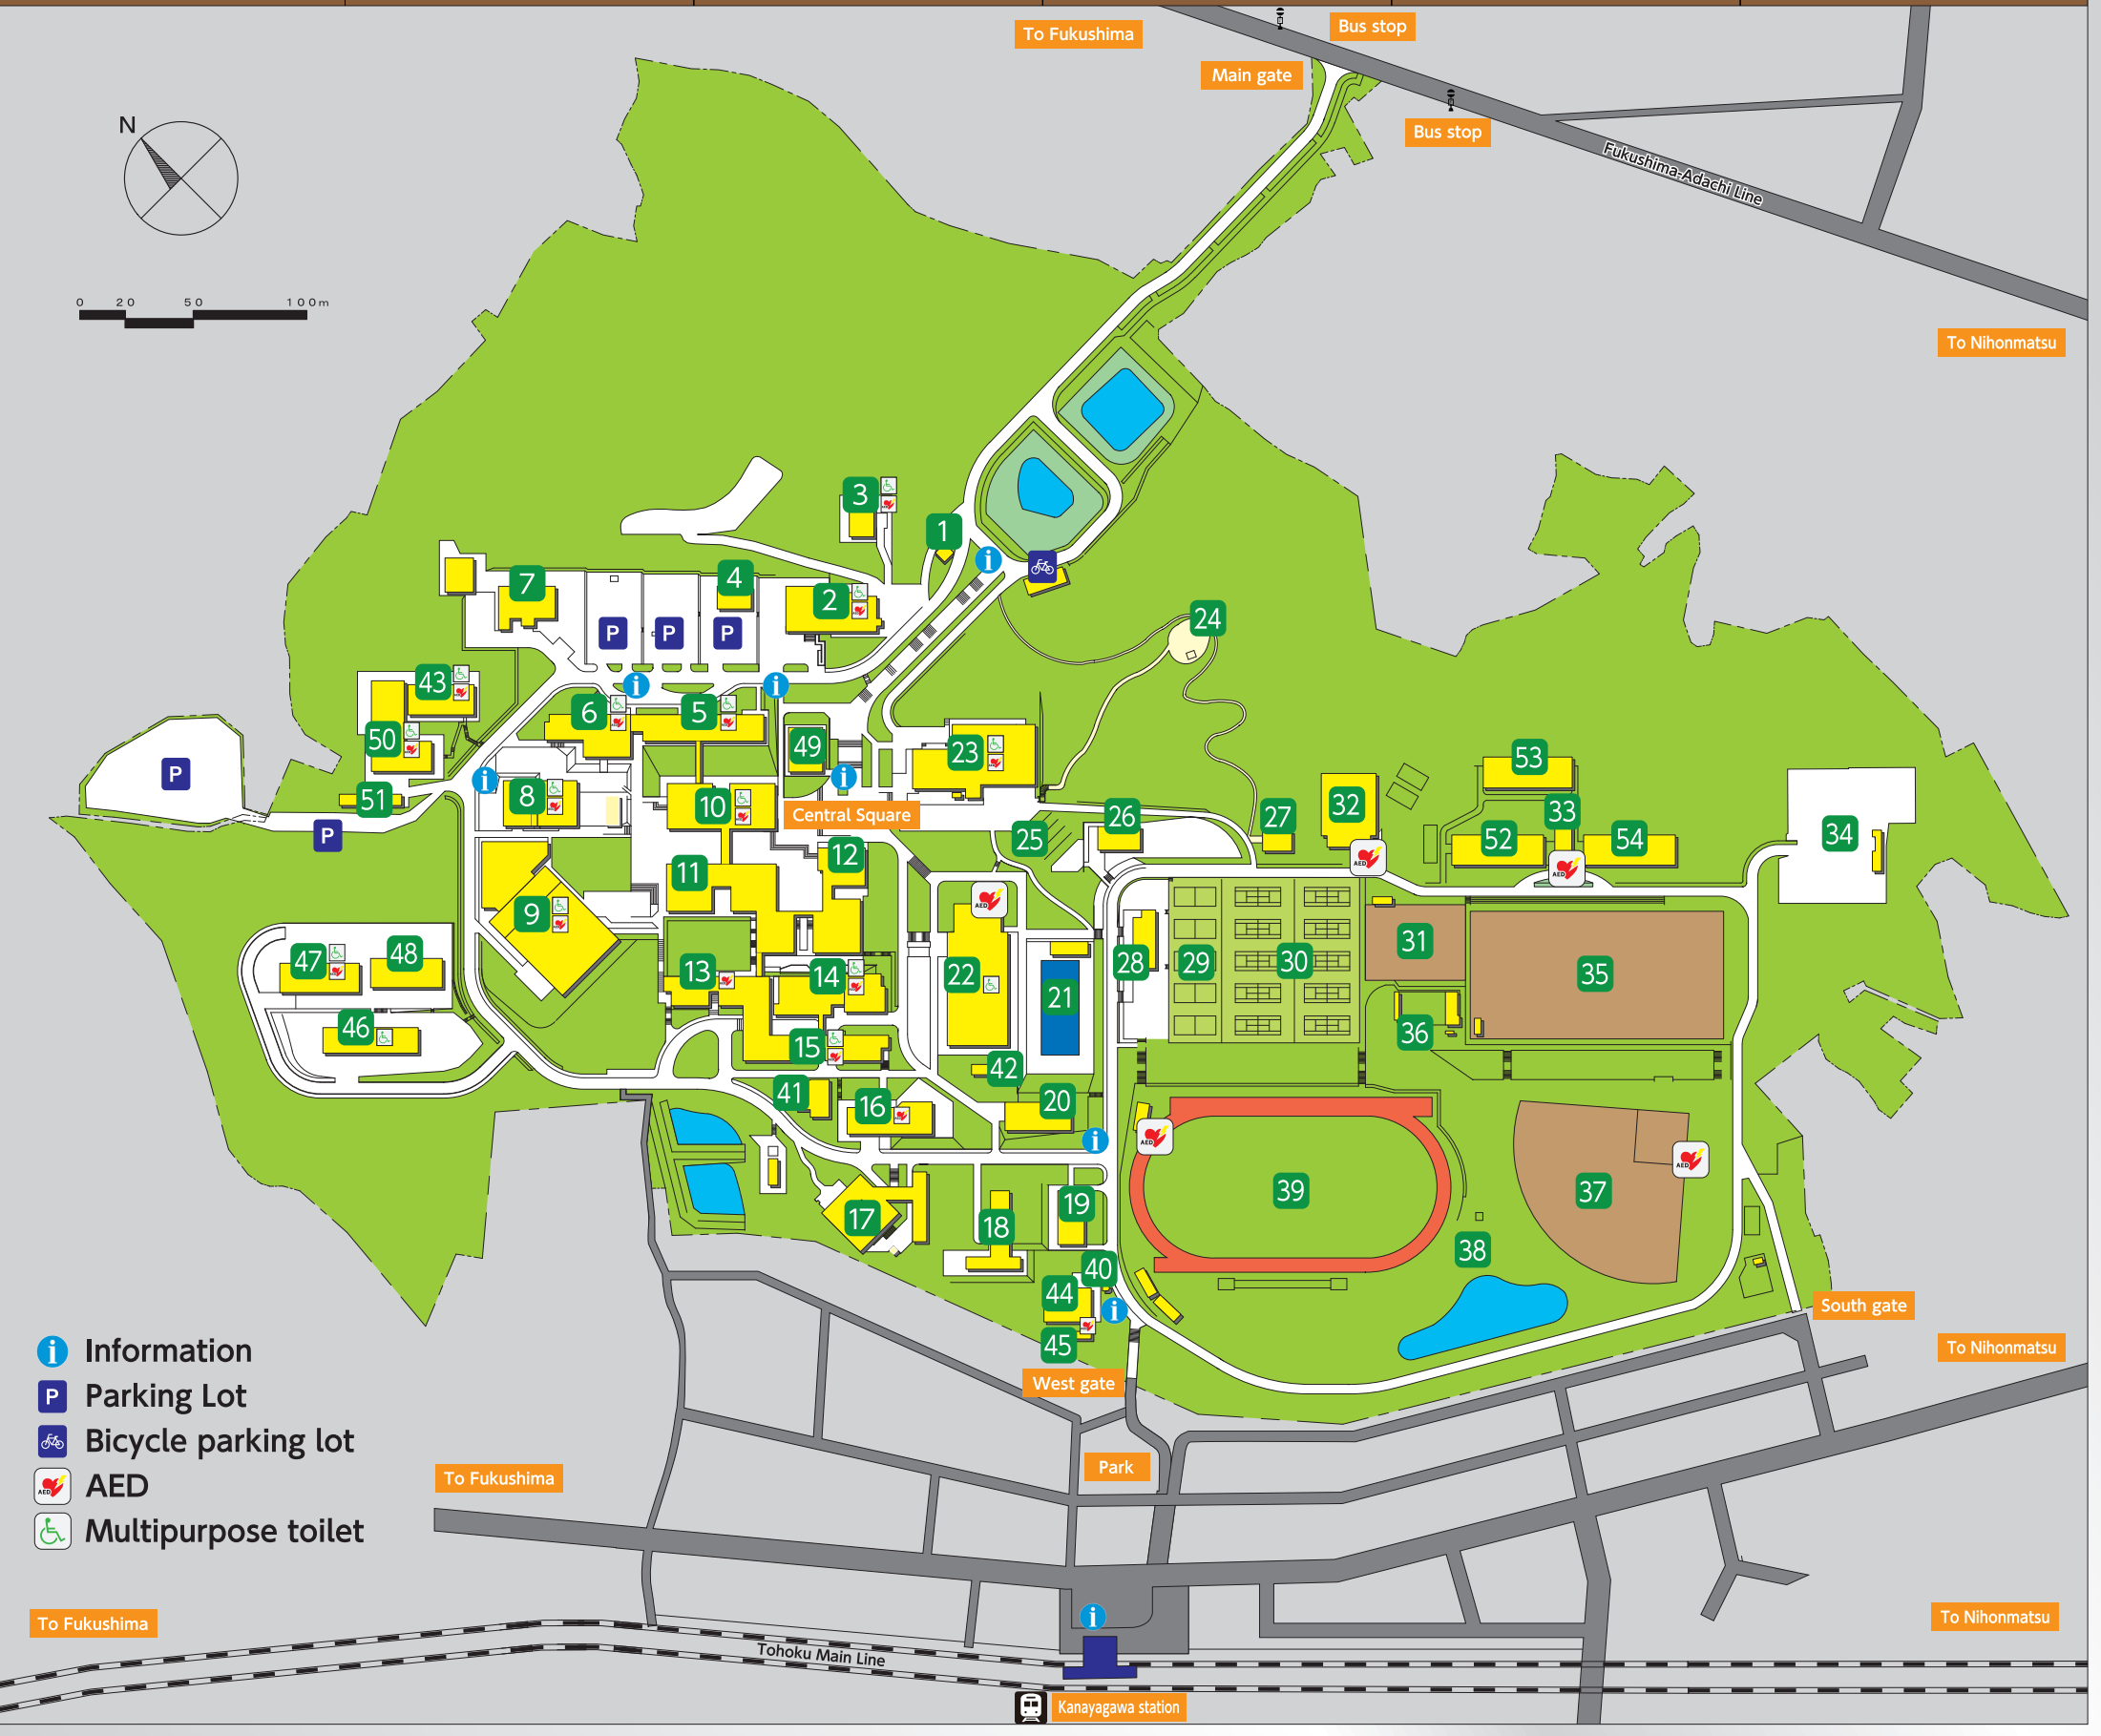

- 1 Security Office
- 2 Headquarters
- 3 Healthcare Center
- 4 Garage
- 5 Faculty of Economics and Business Administration
- 6 Faculty of Administration and Social Sciences
- 7 Power Supply Center · Pump Room
- 8 Information Network Center
- 9 Library
- 10 Lecture Halls-S

- 21 Swimming Pool
- 22 Gymnasium
- 23 University Refectory
- 24 Shinryu Park
- 25 Outdoor stage
- 26 Building for Student Societies
- 27 Training House
- 28 Varsity Building
- 29 Volleyball Courts
- 30 Tennis Courts

- 31 Handball Courts
- 32 2nd Gymnasium
- 33 Dormitory Administrative Office
- 34 Riding Ground
- 35 Football Field
- 36 Archery Field
- 37 Baseball Field
- 38 Golf Field
- 39 Athletic Field
- 40 Security Office

- 49 Prefabricated Building C
- 50 Research Building, Faculty of Food & Agricultural Sciences
- 51 Farm Machinery Center
- 52 Kisaragi Dormitory
- 53 Shinobu Dormitory
- 54 Aoi Dormitory

0 20 50 100m

- Information
- Parking Lot
- Bicycle parking lot
- AED
- Multipurpose toilet